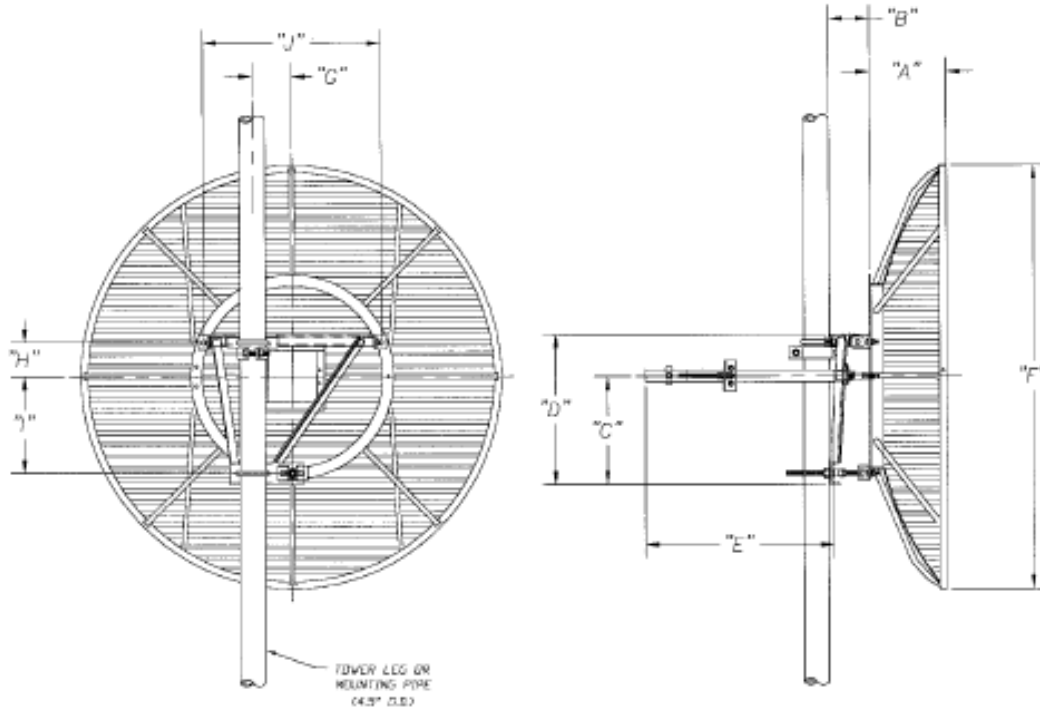

Parabolic Grid Dims 6-15 ft.

Parabolic Grid Antennas with S Mount

Diameter ft (cm)	"A" in (cm)	"B" in (cm)	"C" in (cm)	"D" in (cm)	"E" in (cm)	"F" in (cm)	"G" in (cm)	"H" in (cm)	"I" in (cm)	"J" in (cm)
6 (183)	13½ (34)	7 ¾ (18)	19 (48)	26 ¾ (67)	60 (152)	74½ (188)	7 (18)	6 (15)	17 (43)	31½ (80)
8 (244)	18 (46)	7 ¾ (19)	23 (58)	30 ¾ (77)	96 (244)	98½ (249)	7 (18)	6 (15)	21 (53)	40 (102)
10 (305)	21½ (54)	7 ¾ (19)	23 (58)	30 ¾ (77)	120 (305)	122½ (310)	7 (18)	6 (15)	21 (53)	40 (102)
12 (366)	24½ (62)	11½ (29)	31½ (80)	42¼ (108)	144 (366)	146½ (371)	7 (18)	9 (23)	28 (71)	54 (137)
15 (457)	31 (79)	11½ (29)	31½ (80)	42¼ (108)	144 (366)	183 ⅝ (465)	7 (18)	9 (23)	28½ (72)	54 (137)

Parabolic Grid Dims 3-15-ft.