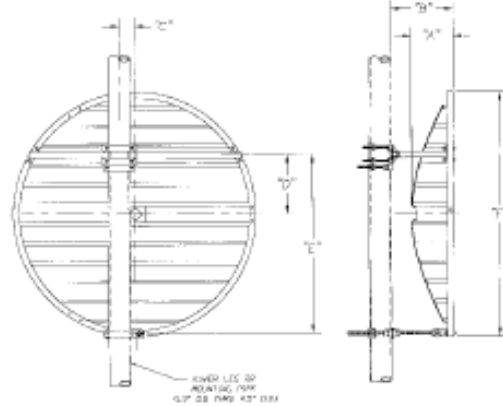

Parabolic Grid Dims 3-6 ft.

Parabolic Grid Antennas with U Mount

3 Foot Grid Antennas with U Mount

4 Foot Grid Antennas with U Mount

6 Foot Grid Antennas with U Mount

Diameter ft. (cm)	A in (cm)	B in (cm)	C in (cm)	D in (cm)	E in (cm)	F in (cm)
3 (91)	6 (15)	9 ⁹ / ₁₆ (24)	3 ²⁹ / ₃₂ (9)	9 (23)	18 ¹ / ₂ (47)	37 (94)
4 (122)	8 ⁹ / ₁₆ (22)	12 ¹⁵ / ₁₆ (33)	3 ⁹ / ₃₂ (8)	12 ⁴⁹ / ₆₄ (32)	37 ¹⁹ / ₆₄ (95)	50 ¹ / ₂ (128)
6 (183)	13 ¹ / ₂ (34)	5 ¹¹ / ₃₂ -8 ⁹ / ₃₂ (14-21)	6 (15)	15 ⁹ / ₁₆ (40)	15 ⁹ / ₁₆ (40)	74 ¹ / ₂ (189)

Parabolic Grid Dims 3-6-ft.