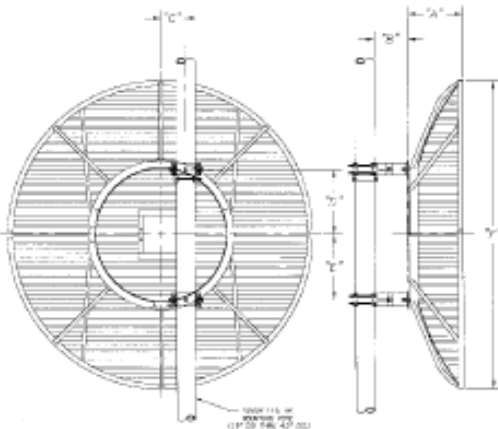

Parabolic Grid Dims 3-6 ft.

Parabolic Grid Antennas with U Mount

3 Foot Grid Antennas with U Mount

4 Foot Grid Antennas with U Mount

6 Foot Grid Antennas with U Mount

Diameter ft. (cm)	A in (cm)	B in (cm)	C in (cm)	D in (cm)	E in (cm)	F in (cm)
3 (91)	6 (15)	9 ⁹ / ₁₆ (24)	3 ²⁹ / ₃₂ (9)	9 (23)	18 ¹ / ₂ (47)	37 (94)
4 (122)	8 ⁹ / ₁₆ (22)	12 ¹⁵ / ₁₆ (33)	3 ⁹ / ₃₂ (8)	12 ⁴⁹ / ₆₄ (32)	37 ¹⁹ / ₆₄ (95)	50 ¹ / ₂ (128)
6 (183)	13 ¹ / ₂ (34)	5 ¹¹ / ₃₂ -8 ⁹ / ₃₂ (14-21)	6 (15)	15 ⁹ / ₁₆ (40)	15 ⁹ / ₁₆ (40)	74 ¹ / ₂ (189)

Parabolic Grid Dims 3-6-ft.