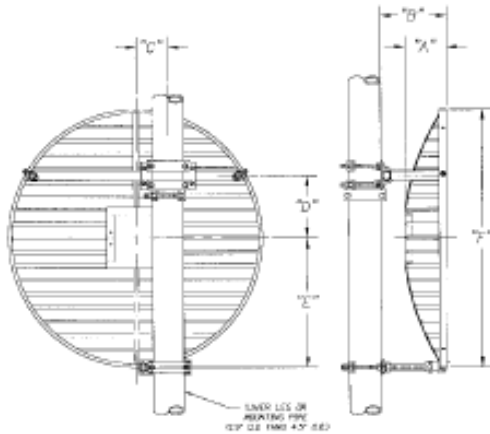

Parabolic Grid Dims 3-6 ft.

Parabolic Grid Antennas with U Mount

3 Foot Grid Antennas with U Mount

4 Foot Grid Antennas with U Mount

6 Foot Grid Antennas with U Mount

Diameter ft. (cm)	A in (cm)	B in (cm)	C in (cm)	D in (cm)	E in (cm)	F in (cm)
3 (91)	6 (15)	9 ⁹ / ₁₆ (24)	3 ²⁹ / ₃₂ (9)	9 (23)	18 ¹ / ₂ (47)	37 (94)
4 (122)	8 ⁹ / ₁₆ (22)	12 ¹⁵ / ₁₆ (33)	3 ⁹ / ₃₂ (8)	12 ⁴⁹ / ₆₄ (32)	37 ¹⁹ / ₆₄ (95)	50 ¹ / ₂ (128)
6 (183)	13 ¹ / ₂ (34)	5 ¹¹ / ₃₂ -8 ⁹ / ₃₂ (14-21)	6 (15)	15 ⁹ / ₁₆ (40)	15 ⁹ / ₁₆ (40)	74 ¹ / ₂ (189)

Parabolic Grid Dims 3-6-ft.